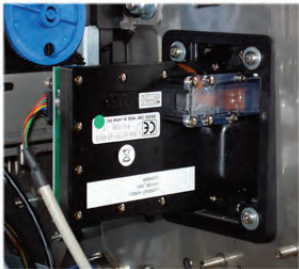

Receipt & Audit Printer is a thermal paper receipt printer with a high capacity paper roll bracket. Works with "Quick Print" feature to provide audit information on revenues and promotion feedback.

IDX® X-10 High Security Coin Acceptor will accept quarters & dollar coins, plus **up to four (4) different security tokens**. Tokens can be used for various wash levels or promotions.